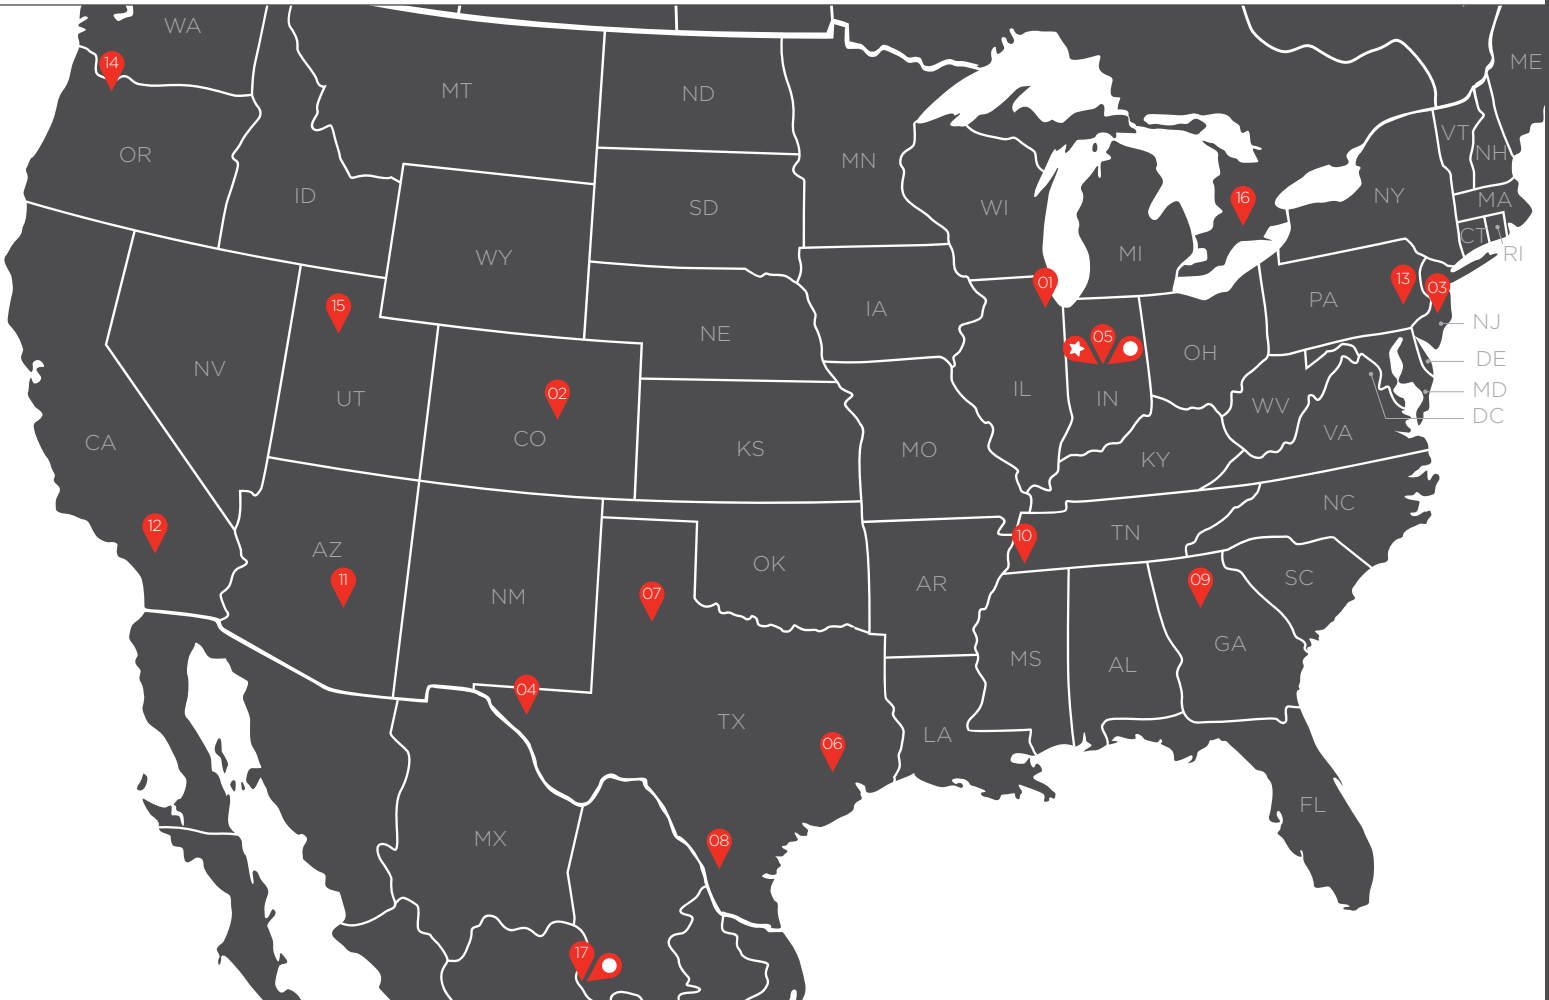

At Essex Brownell, we're ready to serve you with distribution and fabrication facilities strategically located throughout North America.

 Headquarters  Essex Active Fabrication  Branch Location

- | | | |
|--------------------------|-------------------------|------------------------------|
| 01 Chicago, IL | 07 Lubbock, TX | 13 Philadelphia, PA |
| 02 Denver, CO | 08 McAllen, TX | 14 Portland, OR |
| 03 Edison, NJ | 09 McDonough, GA | 15 Salt Lake City, UT |
| 04 El Paso, TX | 10 Memphis, TN | 16 Simcoe, ON |
| 05 Fort Wayne, IN | 11 Tempe, AZ | 17 Torreon, MX |
| 06 Houston, TX | 12 Ontario, CA | |